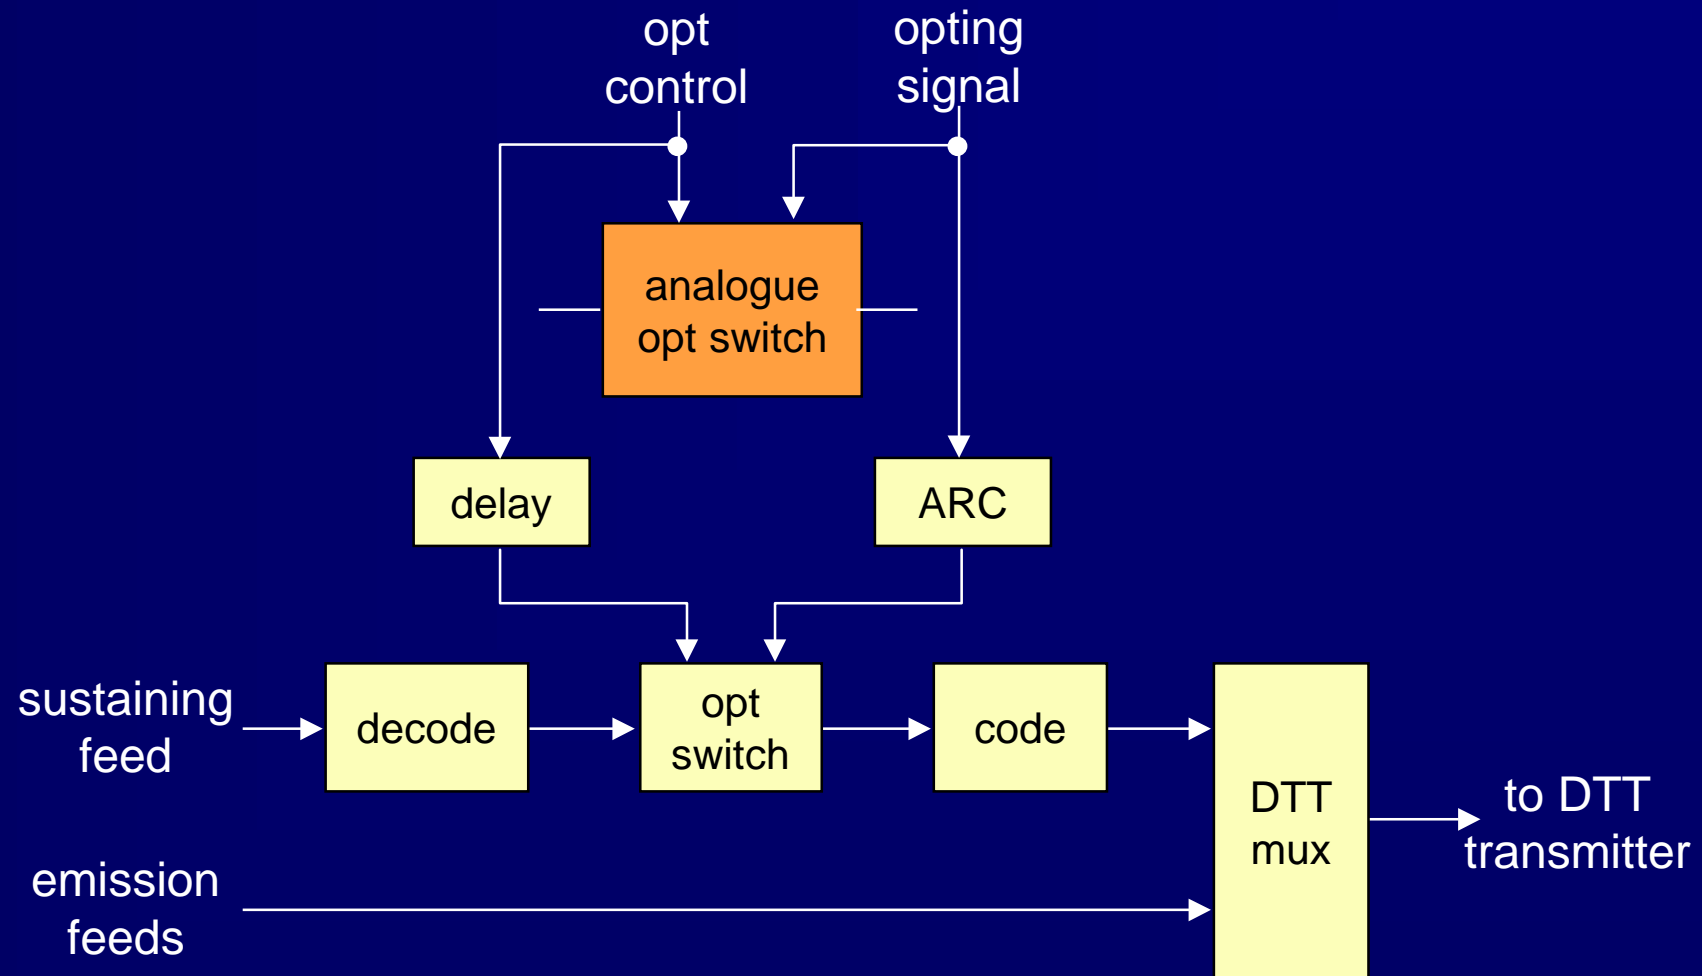

Architecture overview

PSDTV core facilities - outline

'Code & Mux' - London

BBC One (England) for DSAT

National region opt-out - DSAT

National region opt-out - DTT

Playout suite

English region opt-out for DTT