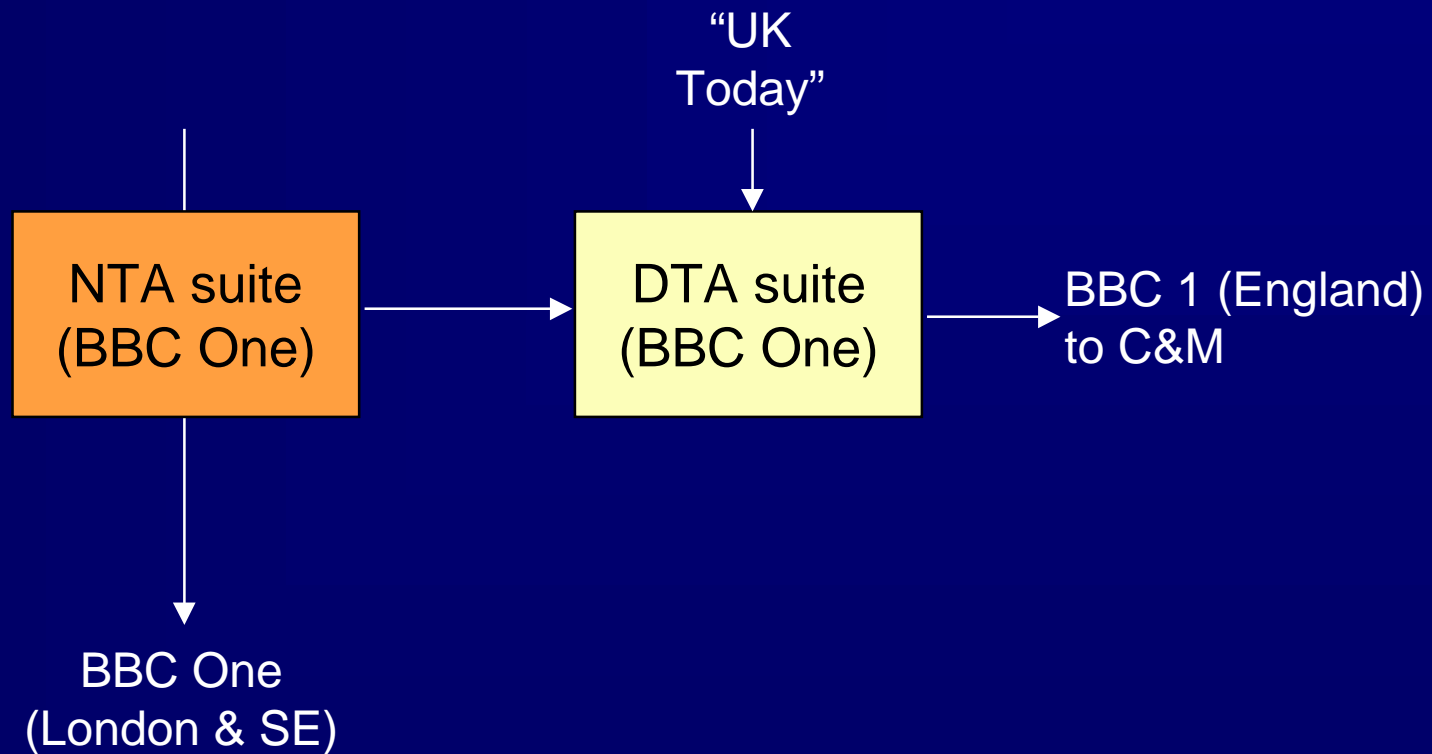

Architecture overview

PSDTV core facilities - outline

'Code & Mux' - London

BBC One (England) for DSAT

National region opt-out - DSAT

National region opt-out - DTT

Playout suite

English region opt-out for DTT