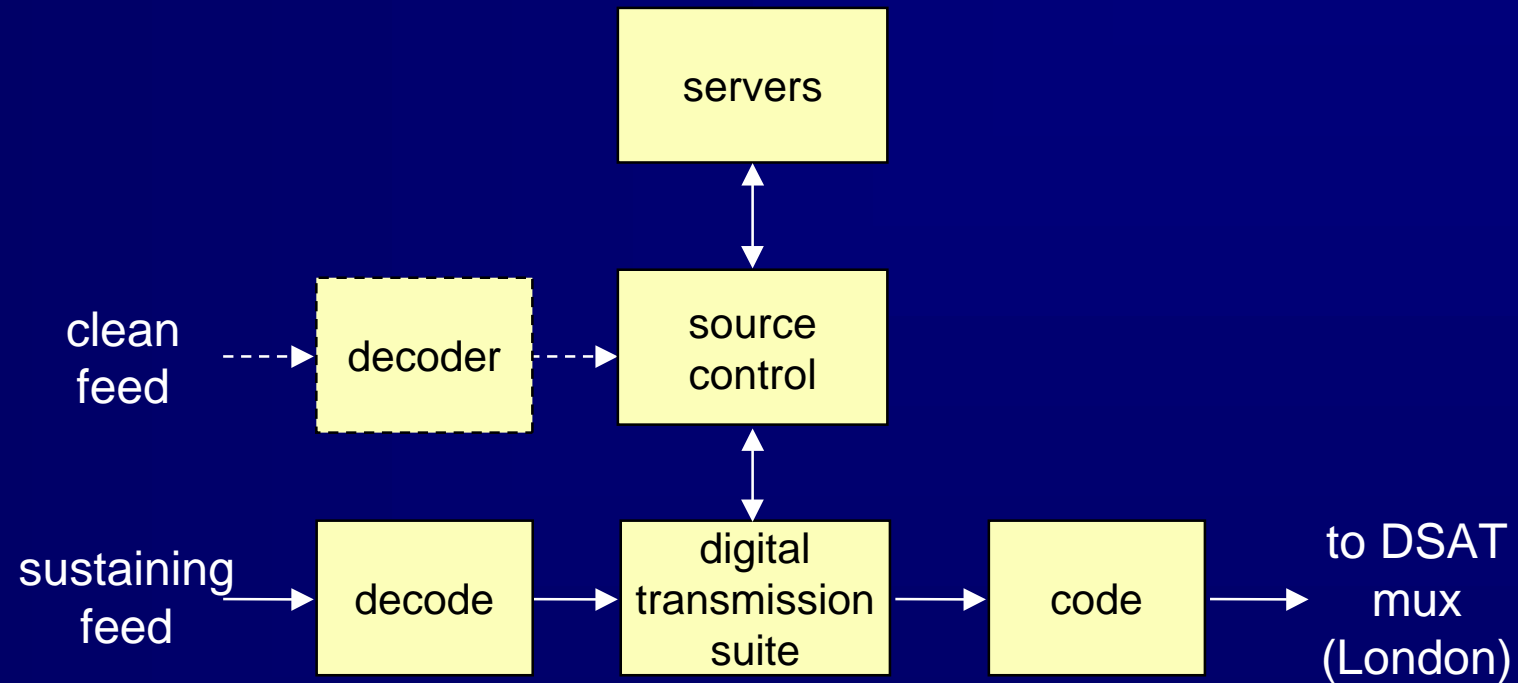

Architecture overview

PSDTV core facilities - outline

'Code & Mux' - London

BBC One (England) for DSAT

National region opt-out - DSAT

National region opt-out - DTT

Playout suite

English region opt-out for DTT