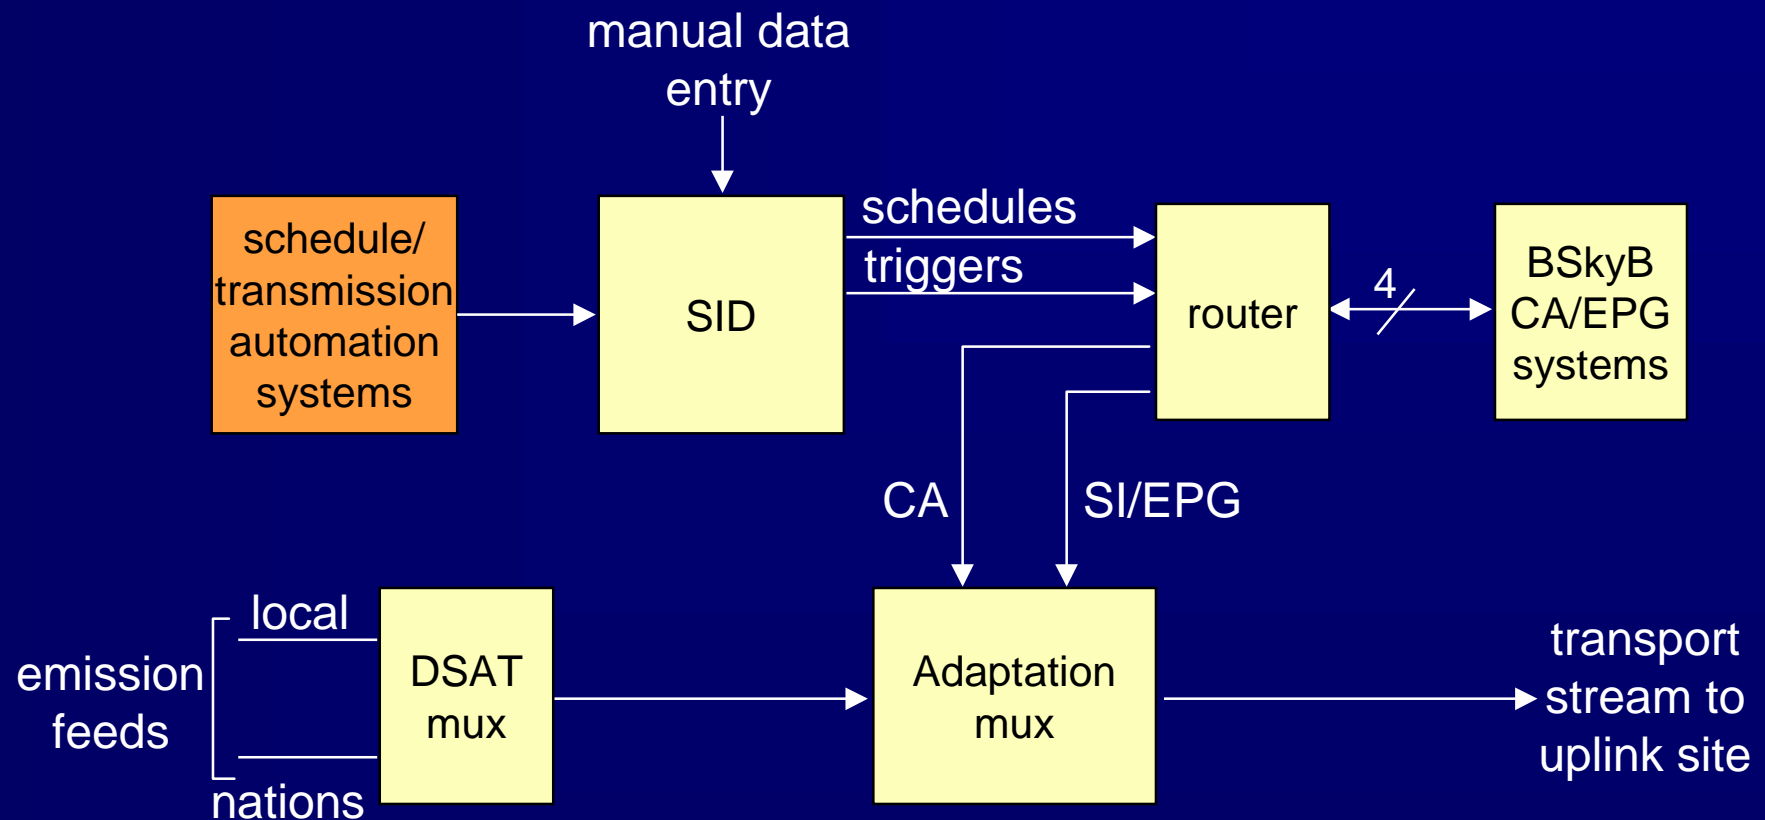

EPG data for DSAT