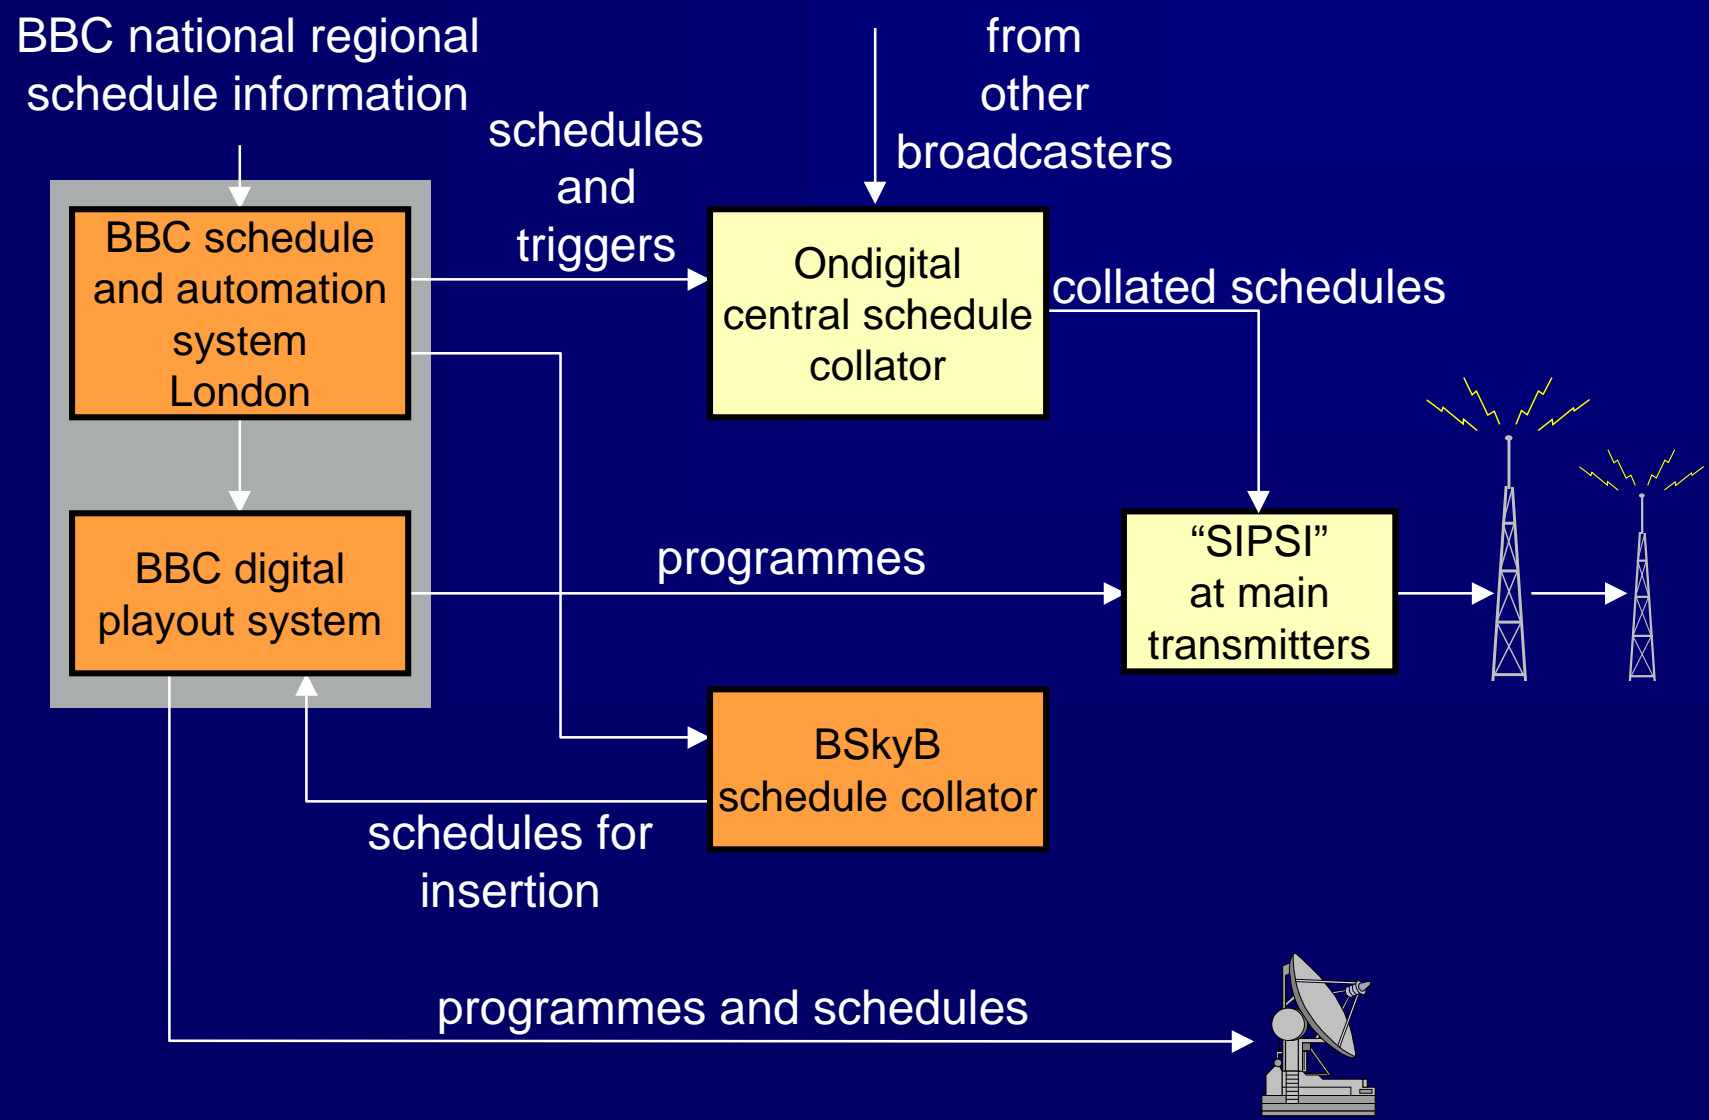

DTT Now/Next information