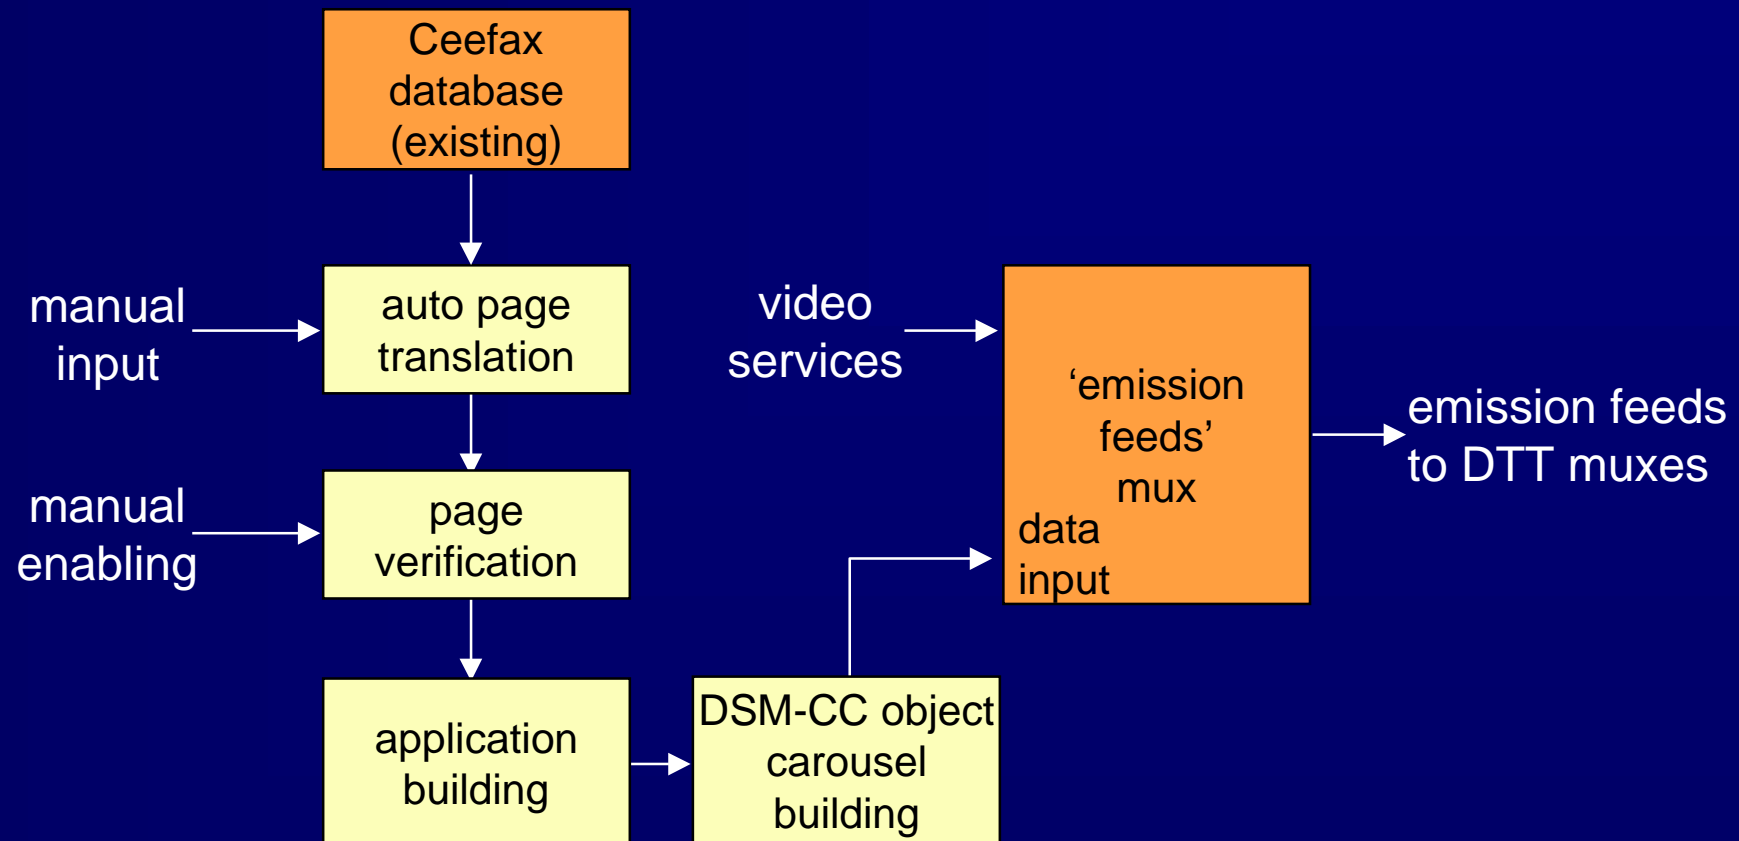

Digital text implementation