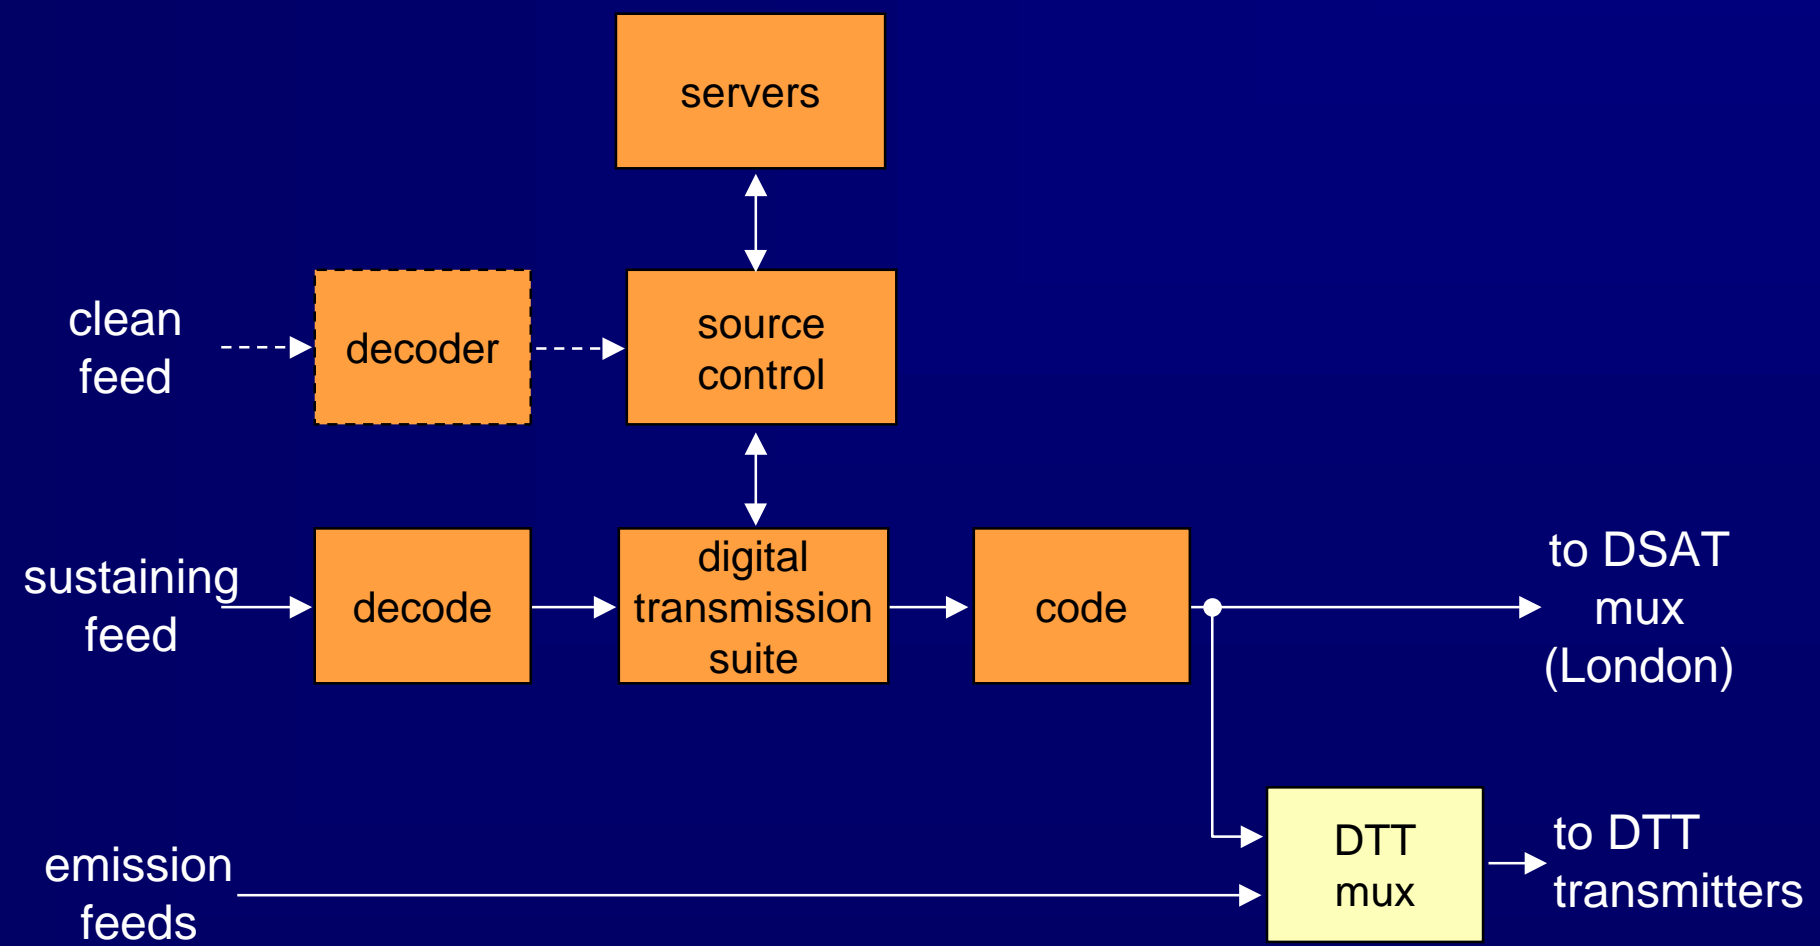

Architecture overview

PSDTV core facilities - outline

'Code & Mux' - London

BBC One (England) for DSAT

National region opt-out - DSAT

National region opt-out - DTT

Playout suite

English region opt-out for DTT