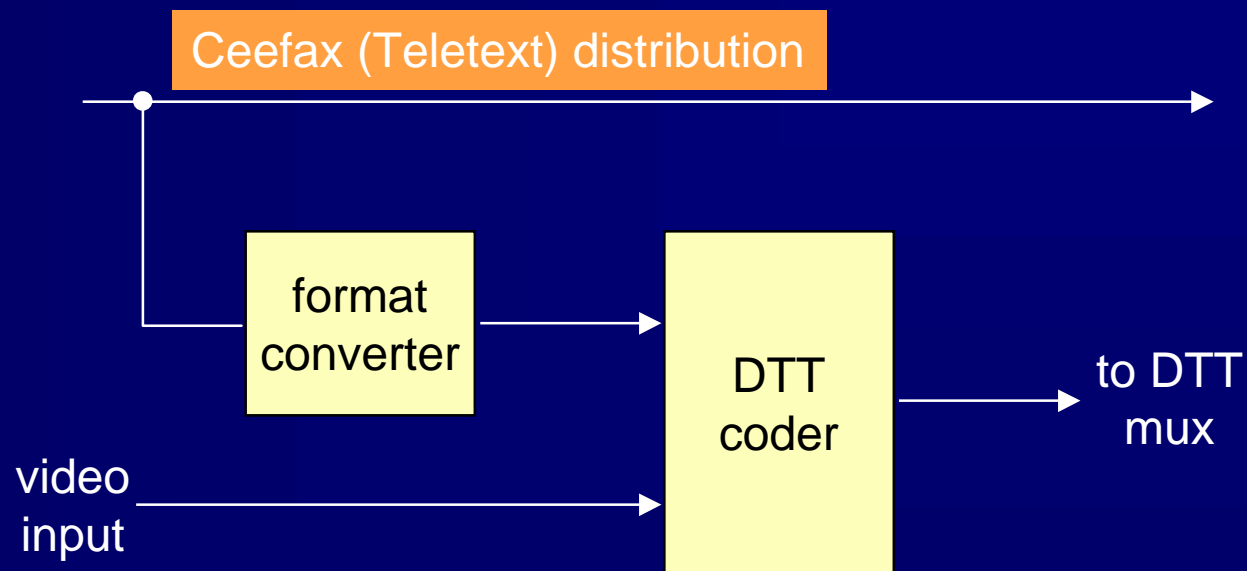

- ✿ open signing, in-vision overnight
- ✿ closed signing under development

★ Audio Description

- ✿ separate audio channel describes action
- ✿ piloted on Gormenghast

DVB Subtitles

DVB subtitle - implementation