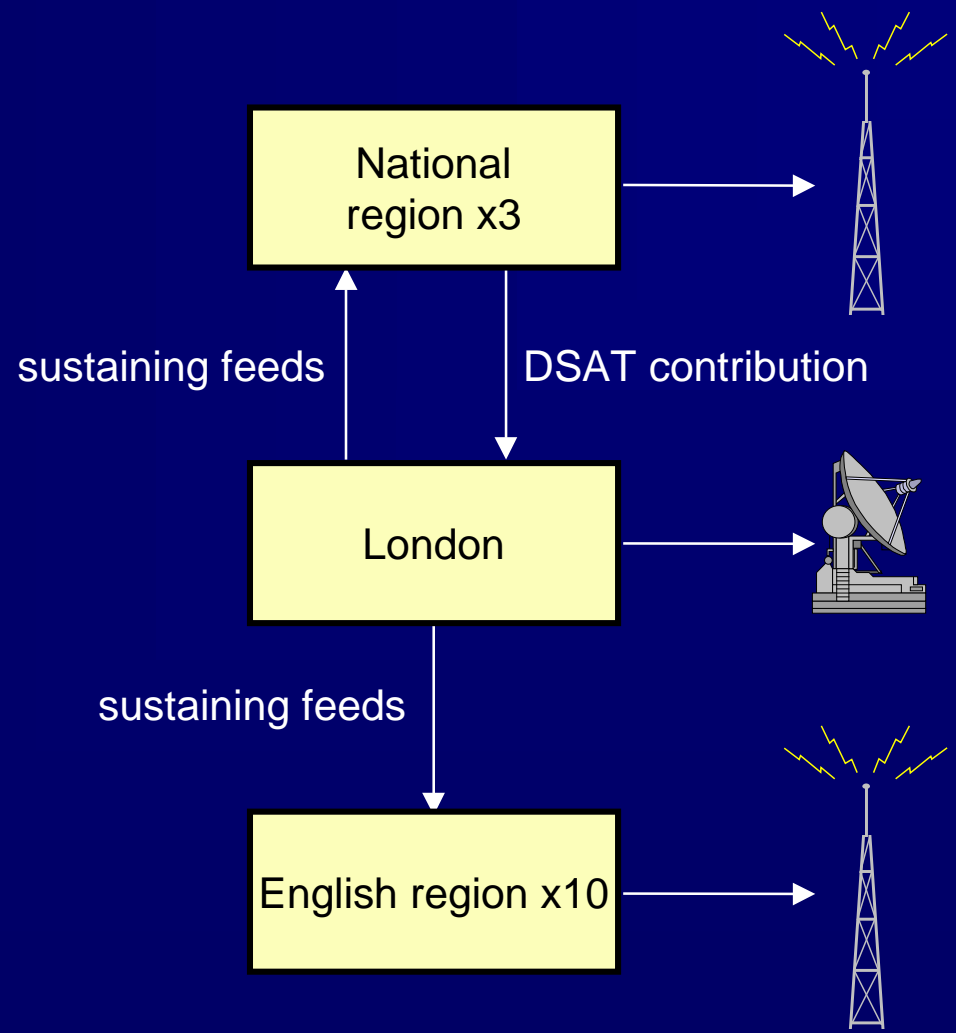

Architecture overview