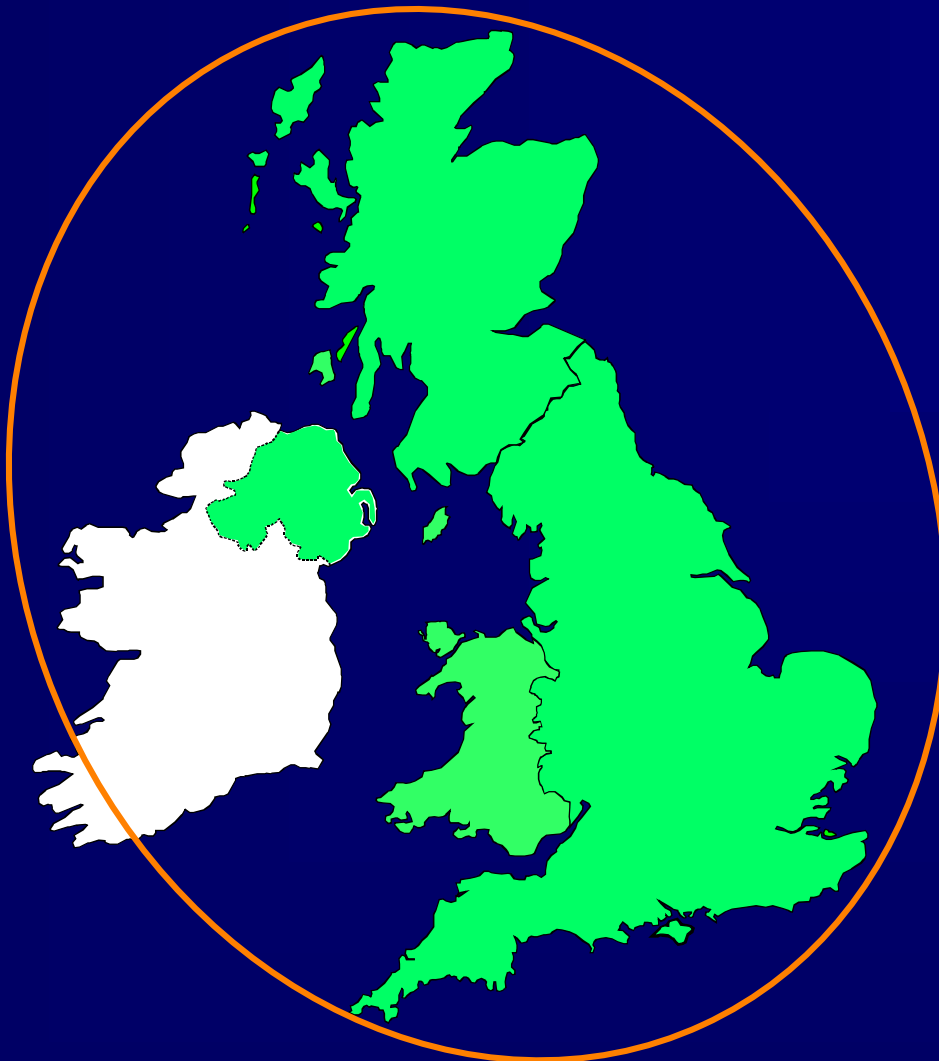

DSAT coverage

- ★ UK wide coverage
- ★ Encryption used to limit reception area
- ★ BBC services remain 'free-to-view'
- ★ BBC has two full transponders plus space in a third
- ★ BBC One limited to 'home' area by encryption (postcode based)